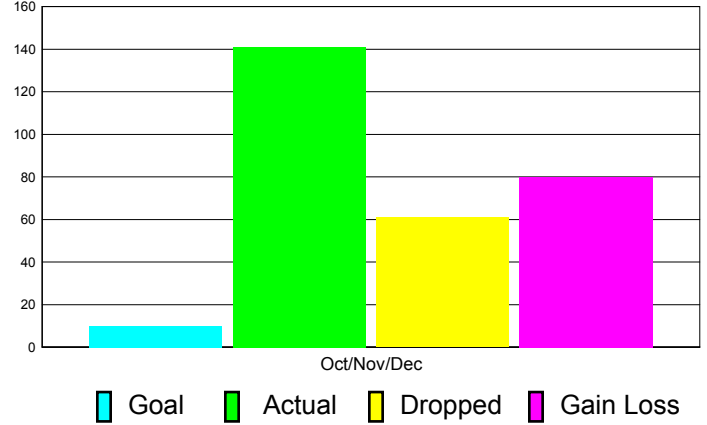

Membership Results 2011-2012

Goal, New, Dropped, Gain/Loss