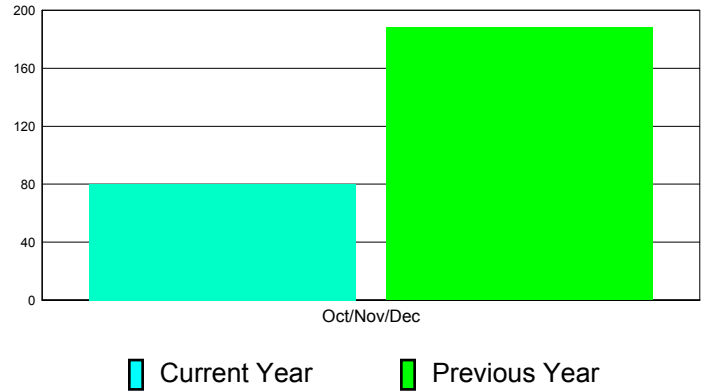

Comparison of Membership Gain/Loss

Current Year Compared to the Previous Year