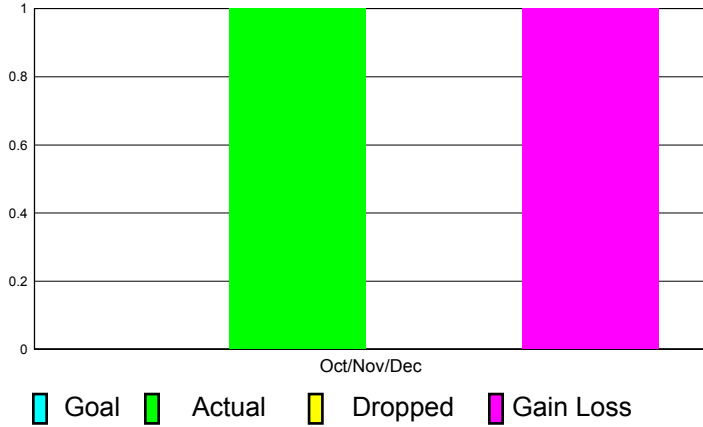

GMT Reports for District (or Undistricted) **District M 2**

GMT: Mr. Pedro Mario Marrello

Location: PARAGUAY

GMT CA: 3

CLUBS

Club Results
2011-2012

Clubs
2010-2011

Month	New Club Goal	Actual New Clubs	Actual Dropped Clubs	Gain/Loss of Clubs	Gain/Loss of Clubs
Oct/Nov/Dec	0	1	0	1	0
Totals	0	1	0	1	0

Club Results 2011-2012

Goal, New, Dropped, Gain/Loss

Comparison of Club Gain/Loss

Current Year Compared to the Previous Year

YTD Status Quo Clubs 2010-2011

Status Quo Clubs Compared to Status Quo Members

MEMBERSHIP