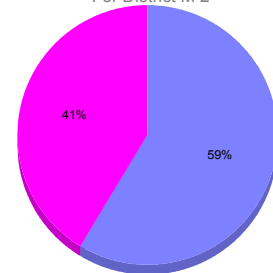

Membership Results
2011-2012

Membership
2010-2011

Month	Net Memb Goal	Actual New Memb	Actual Dropped Memb	Gain/Loss of Memb	Gain/ Loss of Memb
Oct/Nov/Dec	10	141	61	80	188
Totals	10	141	61	80	188

Membership Results 2011-2012

Goal, New, Dropped, Gain/Loss

Comparison of Membership Gain/Loss

Current Year Compared to the Previous Year

Gender Comparison 2010-2011

For District M 2

Oct/Nov/Dec

■ Male ■ Female